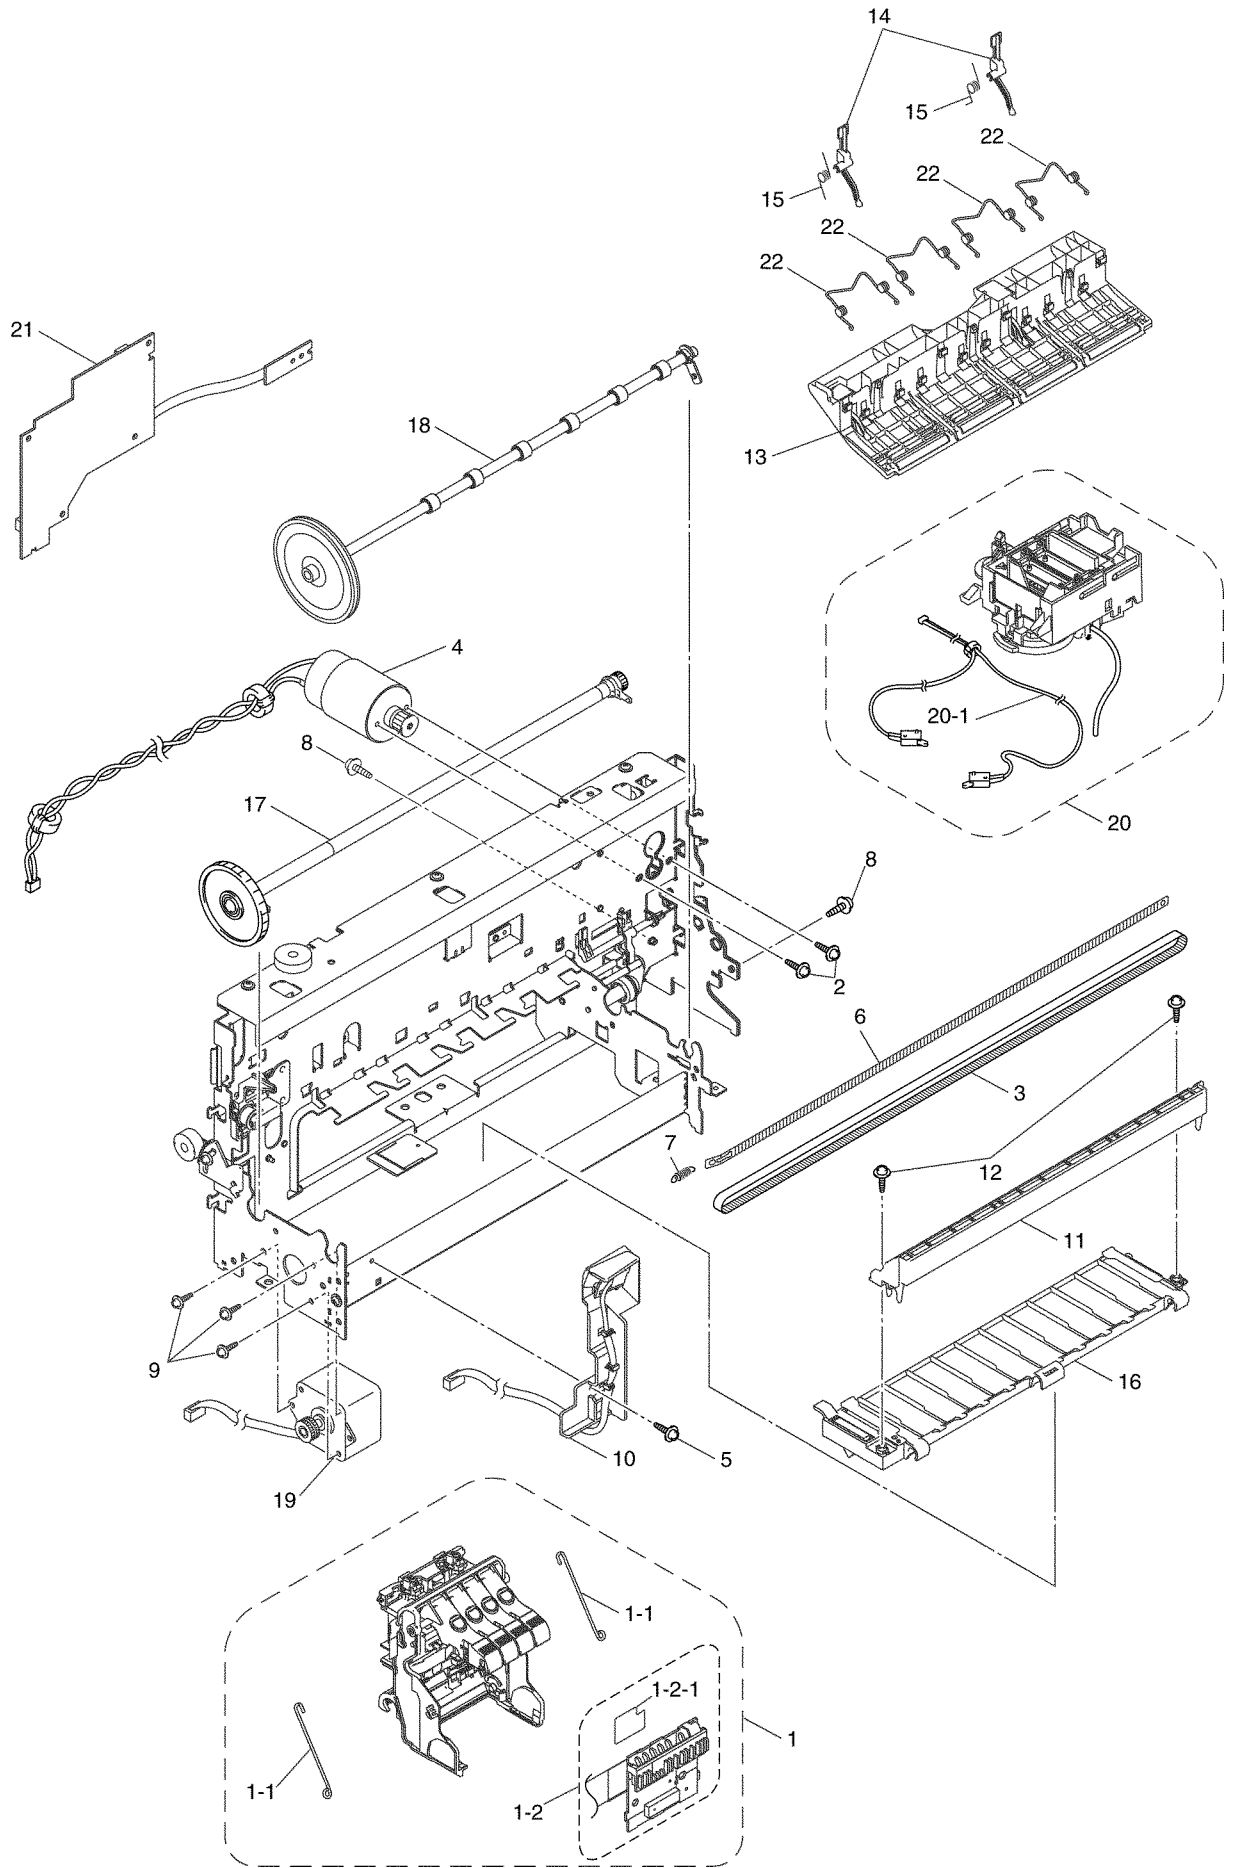

2.ENGINE

List2(ENGINE)

REF No	CODE	QTY	DESCRIPTION	RECOMMEND	SYMBOL	REMARK
1	LE3996001	1	CARRIAGE UNIT ASSY	√		
1-1	LE6930001	2	HEAD CLAMP SPRING			
1-2	LE6935001	1	CR PCB FILM ASSY			
1-2-1	LE6940001	1	SLIDE FILM PCB			
2	0A5300605	2	SCREW, PAN (S/P WASHER) M3X6			
3	LE6945001	1	TIMING BELT M			
4	LE6946001	1	CARRIAGE MOTOR			
5	087320616	1	TAPTITE, CUP S M3X6			
6	LE6956001	1	ENCODER STRIP			
7	LE9725001	1	ENCODER STRIP SPRING			
8	087310815	2	TAPTITE, CUP B M3X8			
9	000300505	3	SCREW, BIND M3X5			
10	LG4745001	1	INK EMPTY SENSOR SUPPORT ASSY		B53K704	
11	LF5569001	1	STAR WHEEL SUPPORT ASSY (SP)			chg
12	LE9229001	2	TAPTITE, PAN B 3X10			
13	LE6962001	1	PRESSURE ROLLER HOLDER ASSY			
14	LE6967001	2	ACTUATOR			
15	LE6968001	2	ACTUATOR SPRING			
16	LF4083001	1	PLATEN			
17	LE6974002	1	PF ROLLER ASSY, BLUE MARK(SP)			CHG
17	LE6974003	1	PF ROLLER ASSY, RED MARK(SP)			CHG
18	LF5567001	1	PAPER EJECTION ROLLER ASSY (SP)			chg
19	LE6985001	1	PF MOTOR GEAR ASSY			
20	LE6988001	1	PURGE UNIT	√		
20-1	LG4678001	1	PURGE SWITCH HARNESS			
21	LG4994001	1	DRIVER PCB ASSY	√	B53K678	
22	LE6966001	4	PRESSURE ROLLER SPRING			add