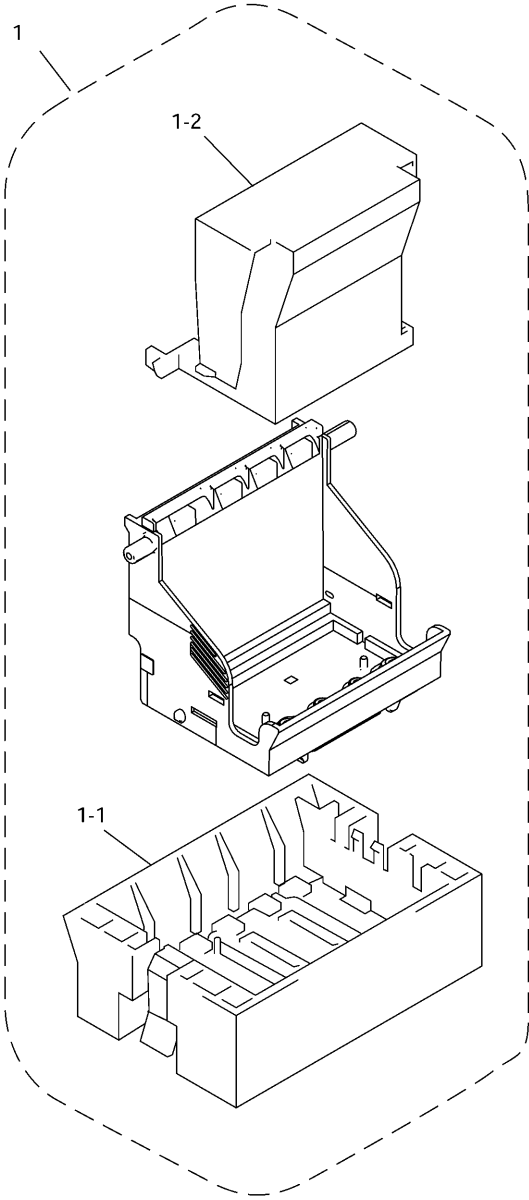

3.HEAD UNIT

List3(HEAD UNIT)

REF No	CODE	QTY	DESCRIPTION	RECOMMEND	REMARK
1	LK0935001	1	PRINT HEAD UNIT (SP)	√	
1-1	LK0516001	1	HEAD NOZZLE SEAL (SP)	√	
1-2	LK1870001	1	HEAD FILTER SEAL (SP)	√	CHG