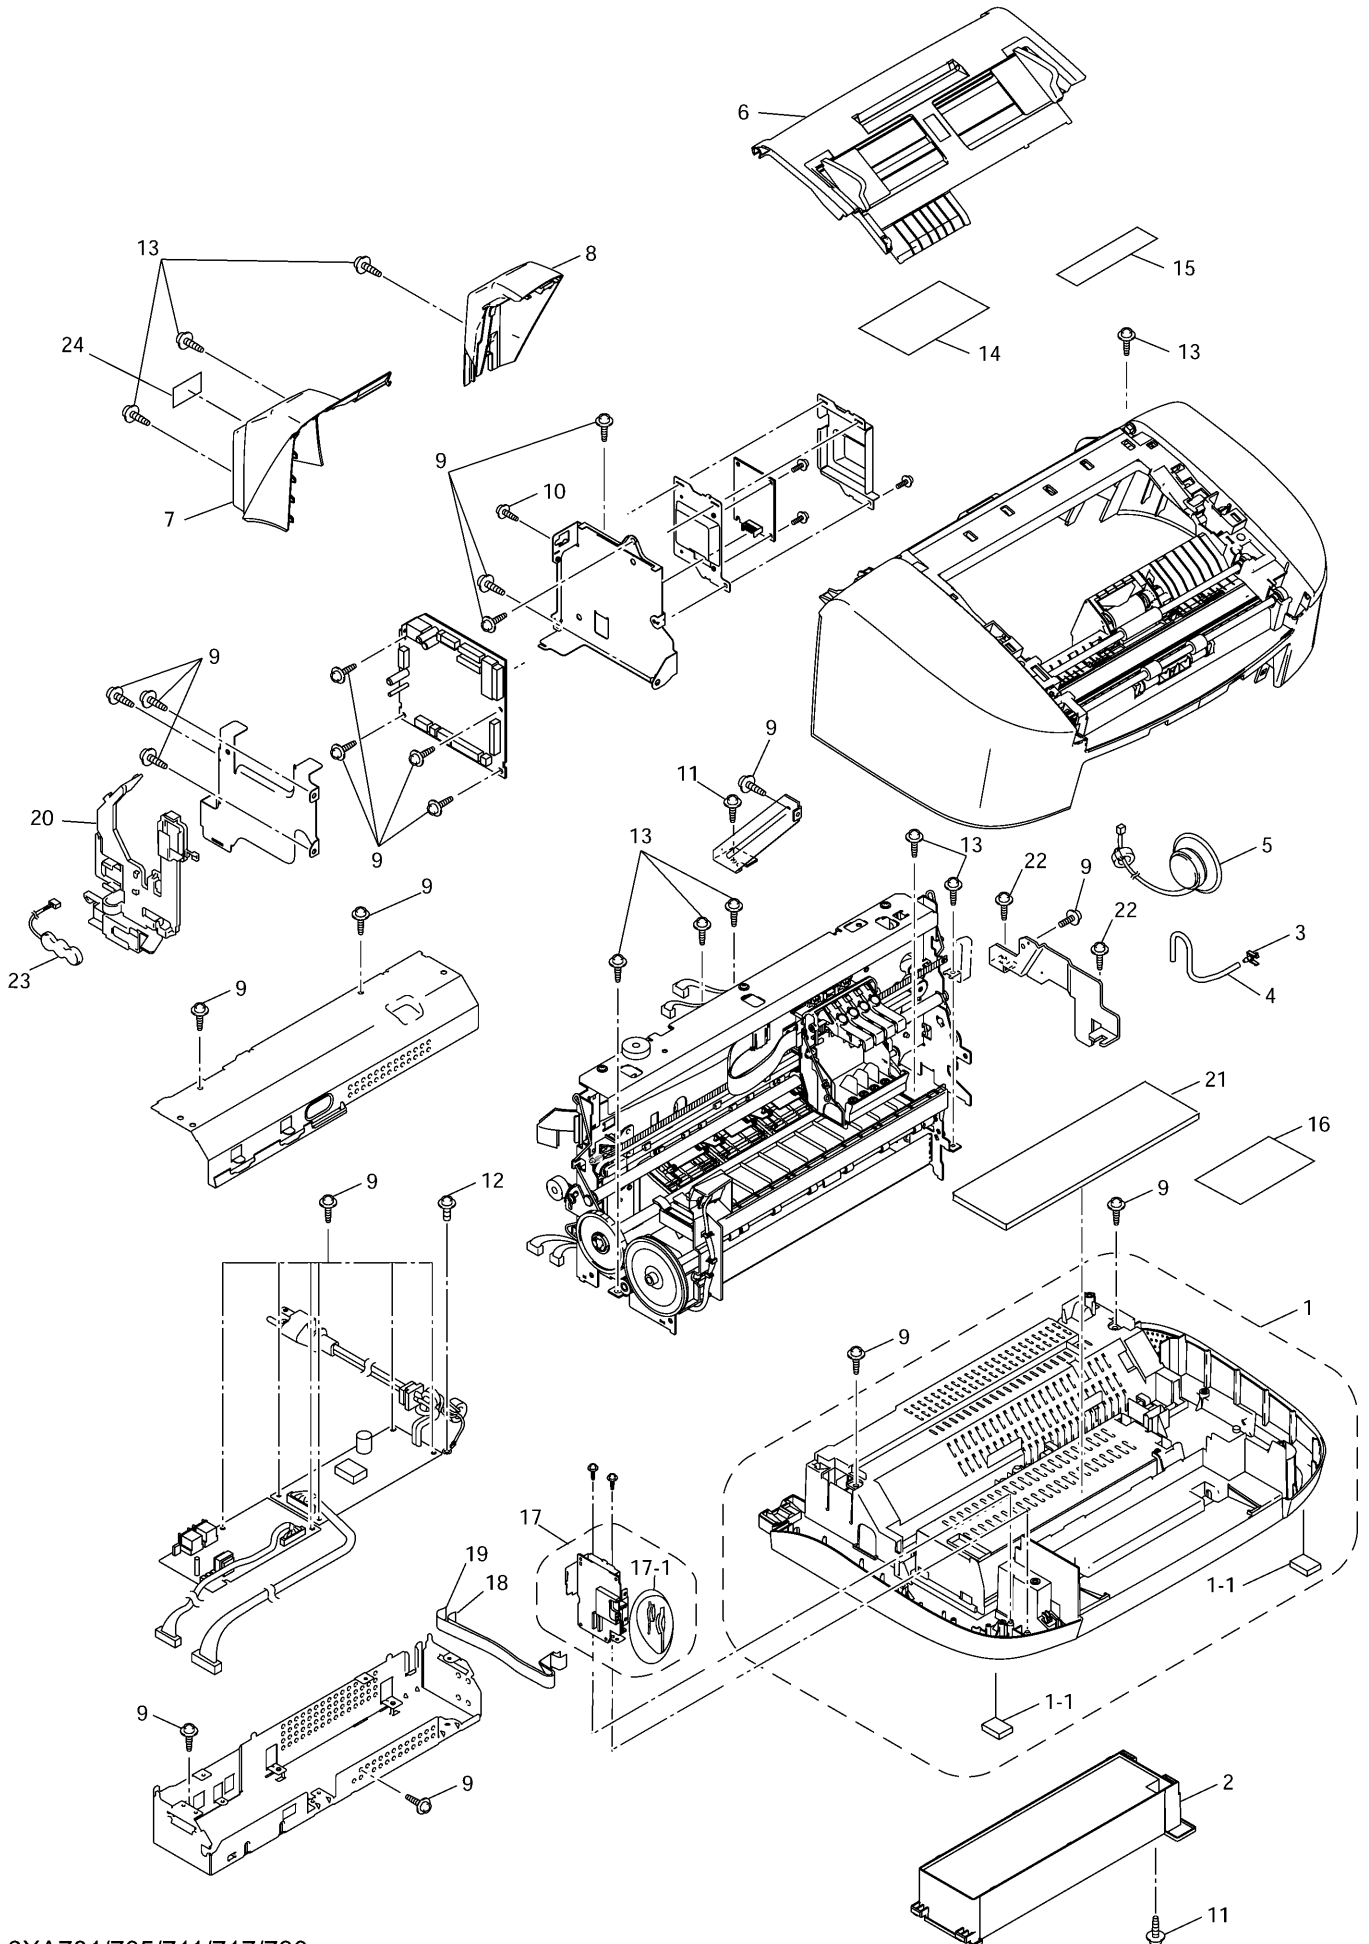

5.COVER

8XA701/705/711/717/730
/731/741/747

FAX1815C/1820C/1920CN/ MFC3220C/3320CN

List5(COVER)

REF No	CODE	QTY	DESCRIPTION	RECOMMEND	REMARK
1	LE9679001	1	LOWER COVER ASSY, GRAY(1677)		
1-1	UD4019001	2	RUBBER FOOT		
2	LE9681001	1	INK ABSORBER ASSY		
3	LE9164001	1	TUBE FIT D		
4	LE9684001	1	CONNECT TUBE		
5	LG3845001	1	SPEAKER		
6	LE9704002	1	TOP COVER ASSY, GRAY(1495) FOR FAX1815C/1820C		
6	LE9704001	1	TOP COVER ASSY, GRAY(1581) FOR MFC3220C		
6	LE9704004	1	TOP COVER ASSY, GRAY(1581) FOR MFC3320CN		
7	LE9689002	1	REAR COVER L, GRAY(1495) FOR FAX1815C/1820C		
7	LE9689001	1	REAR COVER L, GRAY(1581) FOR MFC3220C		
7	LE9909001	1	REAR COVER L, GRAY(1581) FOR MFC3320CN		
8	LE9690002	1	REAR COVER R, GRAY(1495) FOR FAX1815C/1820C		
8	LE9690001	1	REAR COVER R, GRAY(1581) FOR MFC3220C/3320CN		
9	087320616	24	TAPTITE, CUP S M3X6		
10	002300616	1	SCREW, PAN M3X6		
11	087311016	2	TAPTITE, CUP B M3X10		
12	UF6559001	1	SCREW, PAN (WASHER) M4X8DB		
13	085411216	9	TAPTITE, BIND B M4X12		
14	LE9720001	1	INK REPLACE INSTRUCTION LABEL		
15	LF4086001	1	CONSUMPTION LABEL LC800		
16	UU0456001	1	PROTECTION PAPER		
17	LE9887001	1	MEDIA MODULE FOR MFC3320CN		
17-1	LE9889001	1	MEDIA COVER FOR MFC3320CN		
18	LE9918001	1	MEDIA FFC 21P BENDING ASSY FOR MFC3320CN		
19	LE9919001	1	MEDIA FFC 22P BENDING ASSY FOR MFC3320CN		
20	LF4429001	1	CORE SUPPORT		
21	~~LF4144004~~	4	~~SOUNDPROOF FOAM~~		DEL
22	087411216	2	TAPTITE, CUP B M4X12		
23	----		NOT USED		
24	LF4475001	1	USB STICKER