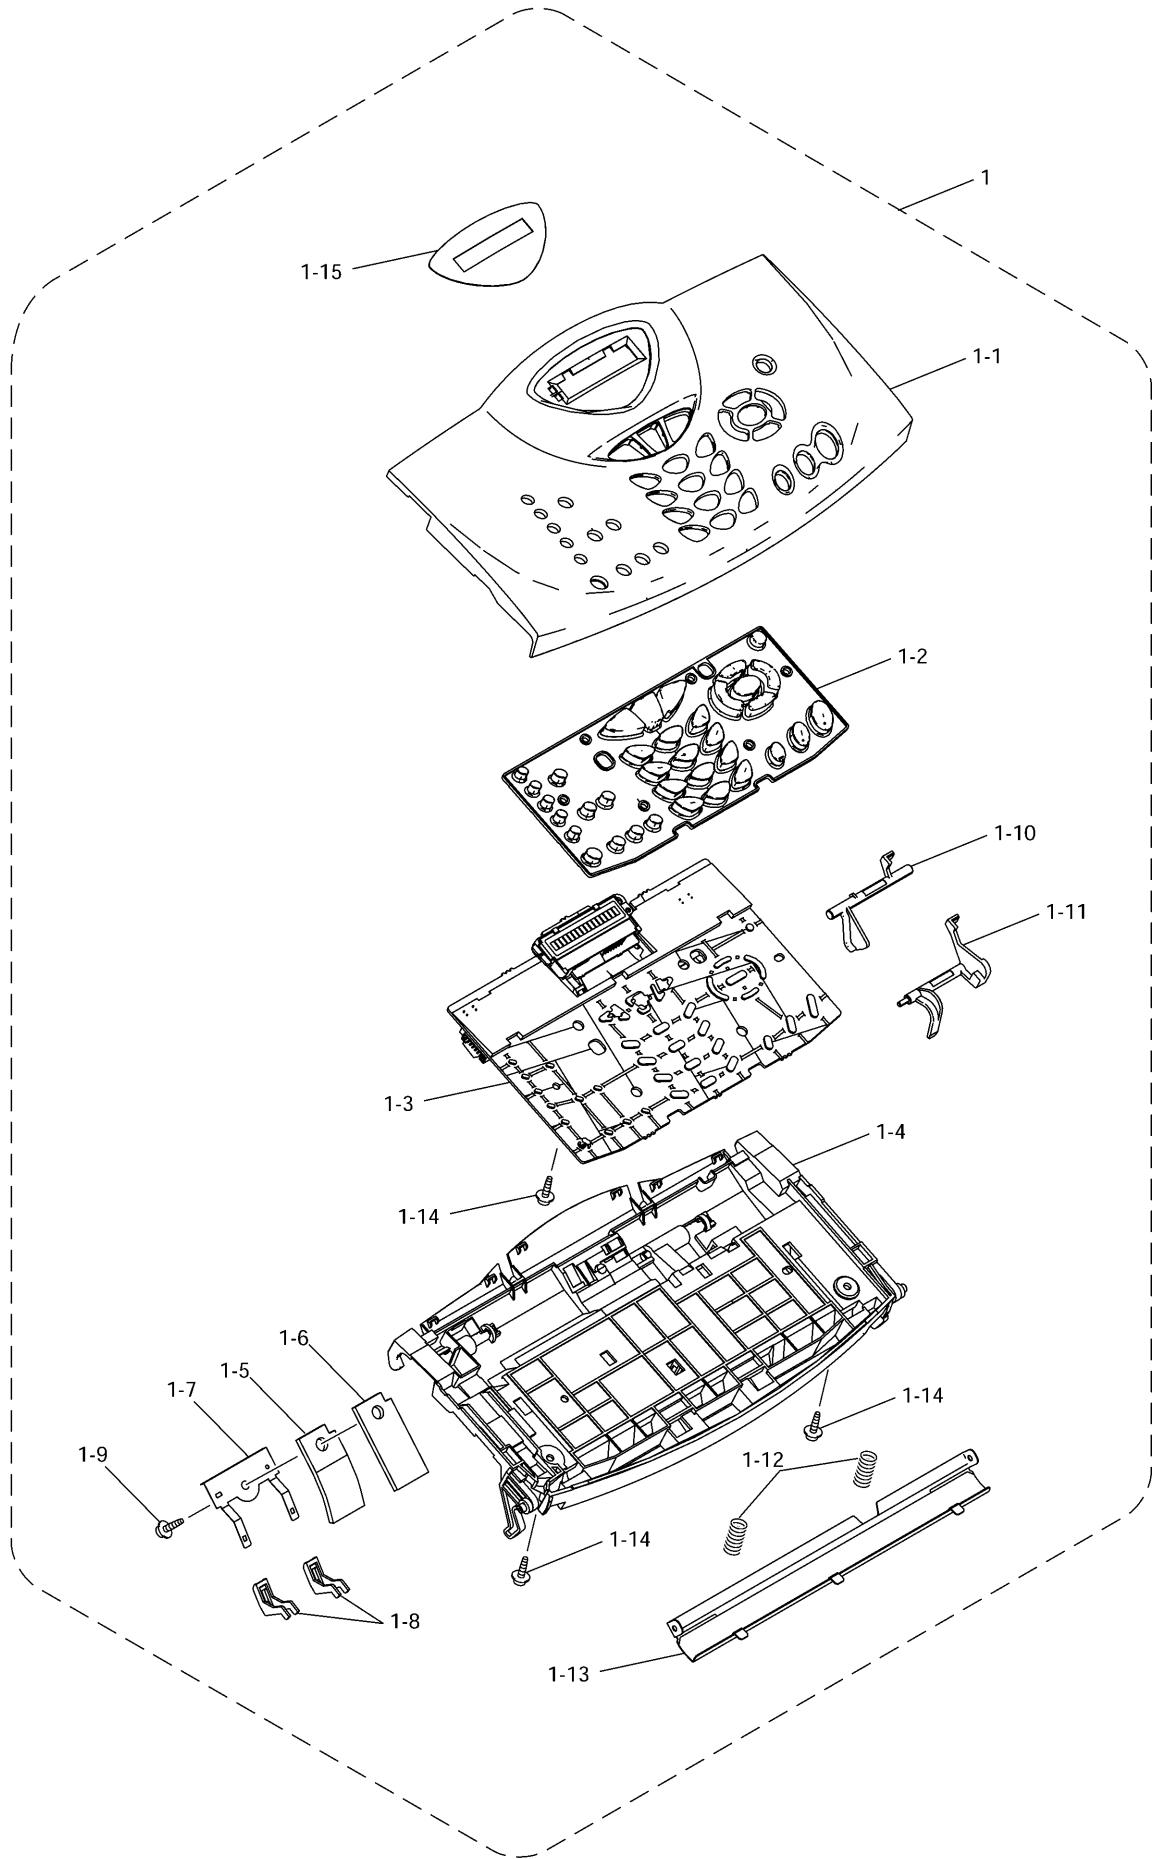

6.PANEL

List6(PANEL)