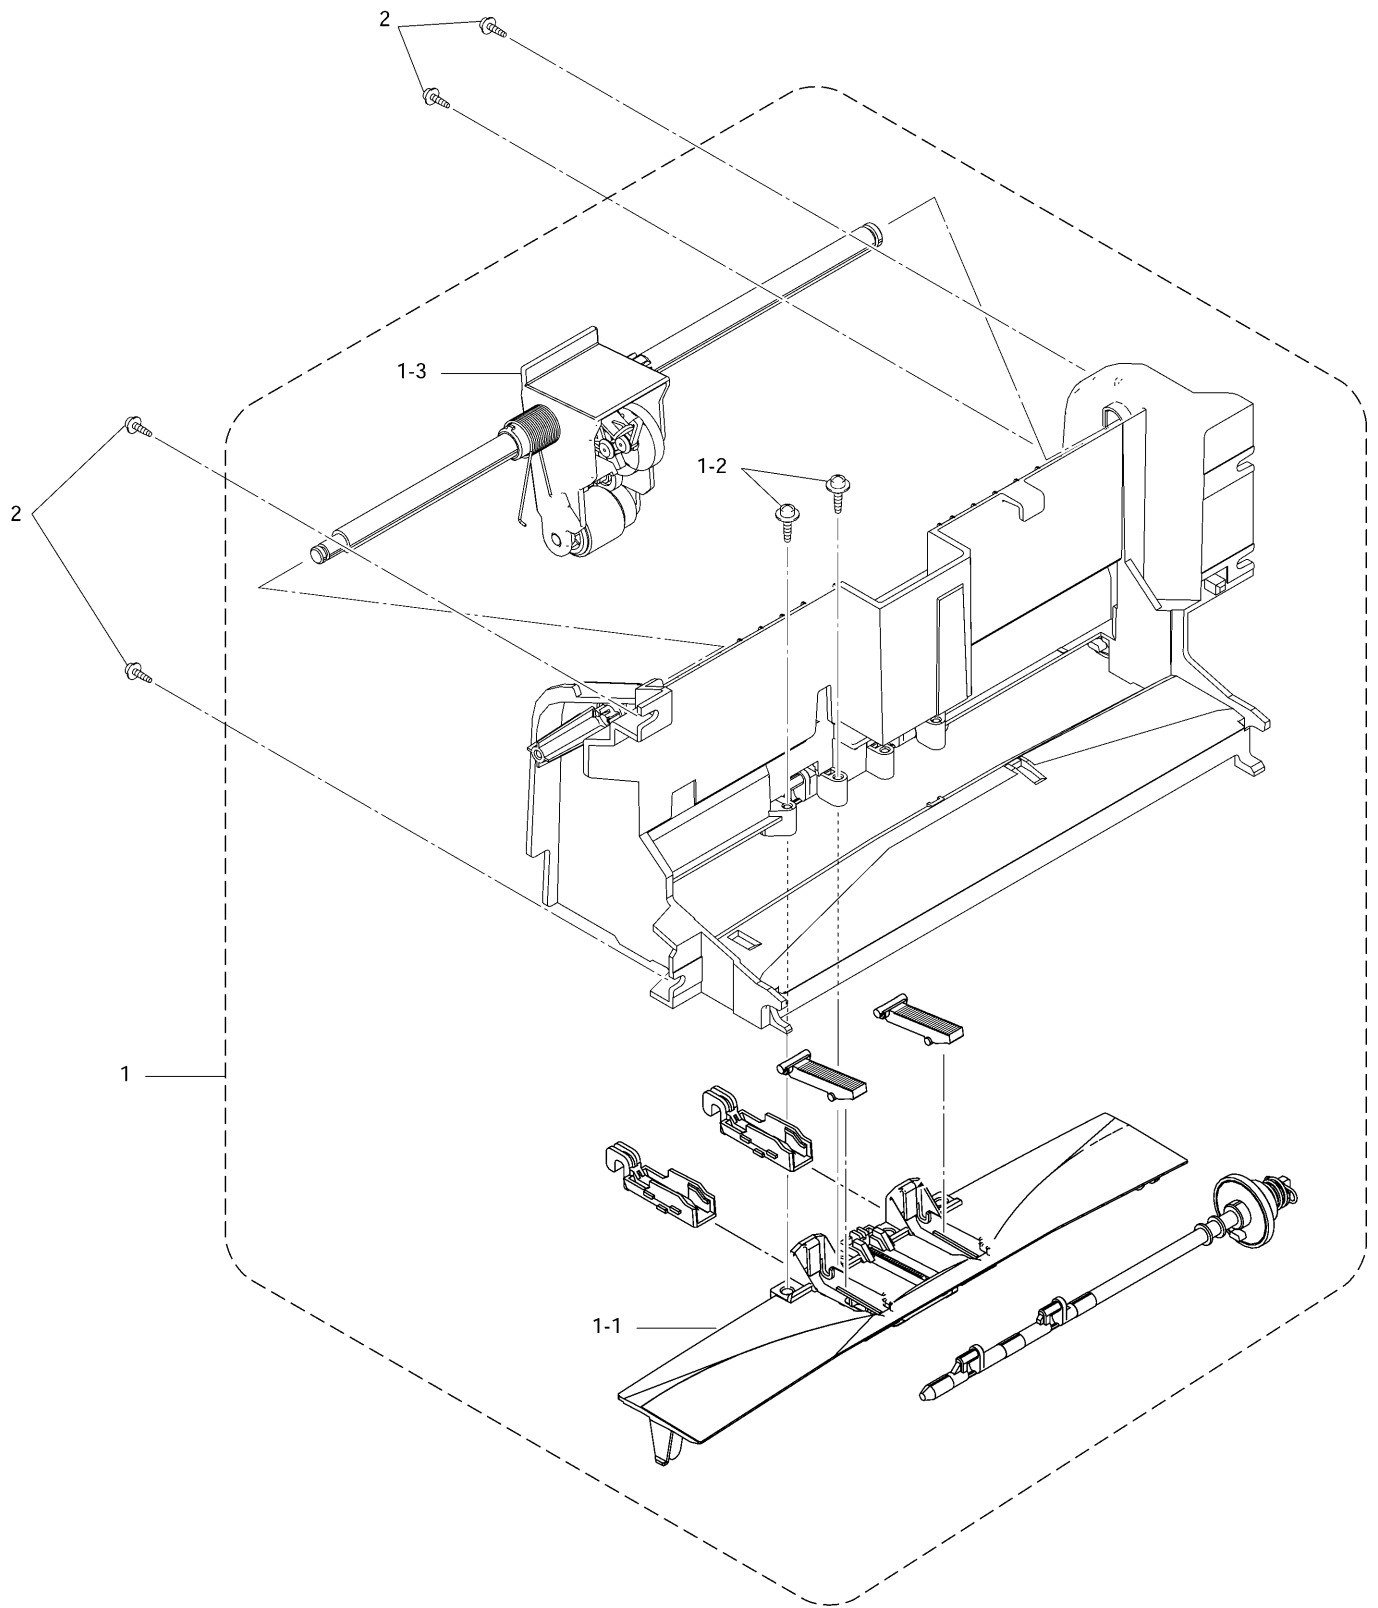

List4(ASF)

REF No	CODE	QTY	DESCRIPTION	RECOMMEND	REMARK
1	LE9656001	1	ASF BASE L2 ASSY, GRAY(1581)	√	
1-1	LE9658001	1	BANK ASSY		
1-2	085311015	2	SCREW, BIND B TITE 3X10		
1-3	LE9672001	1	ASF ROLLER ASSY		
2	087320616	4	TAPTITE, CUP S M3X6