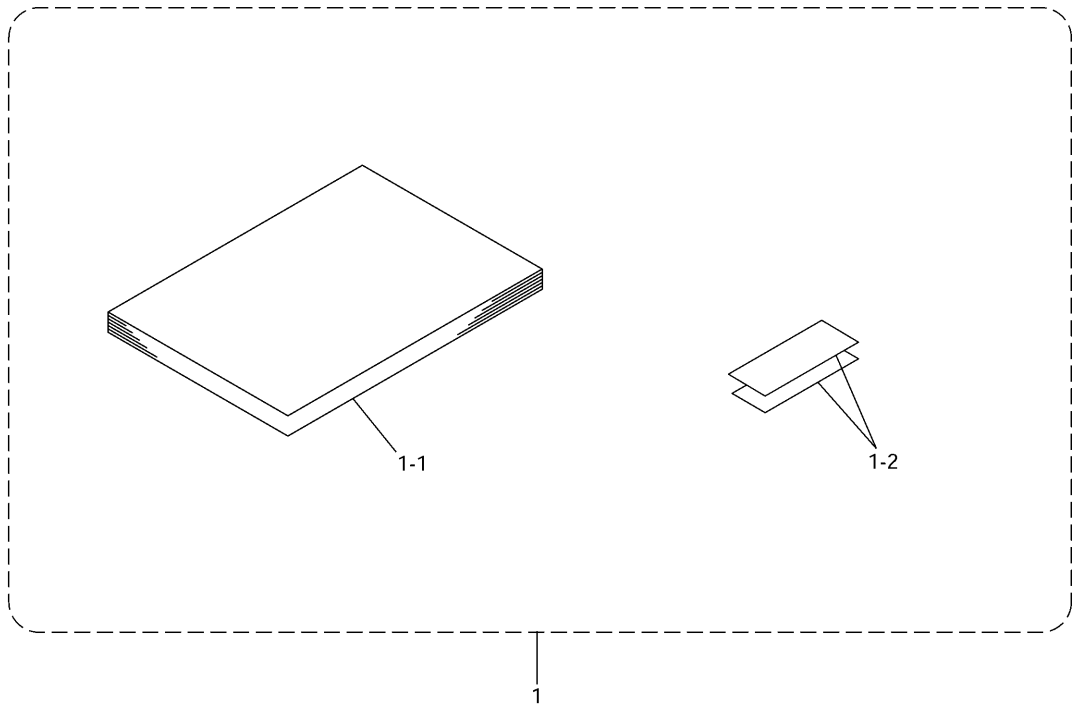

9. PRINTED MATTER

List9(PRINTED MATTER)