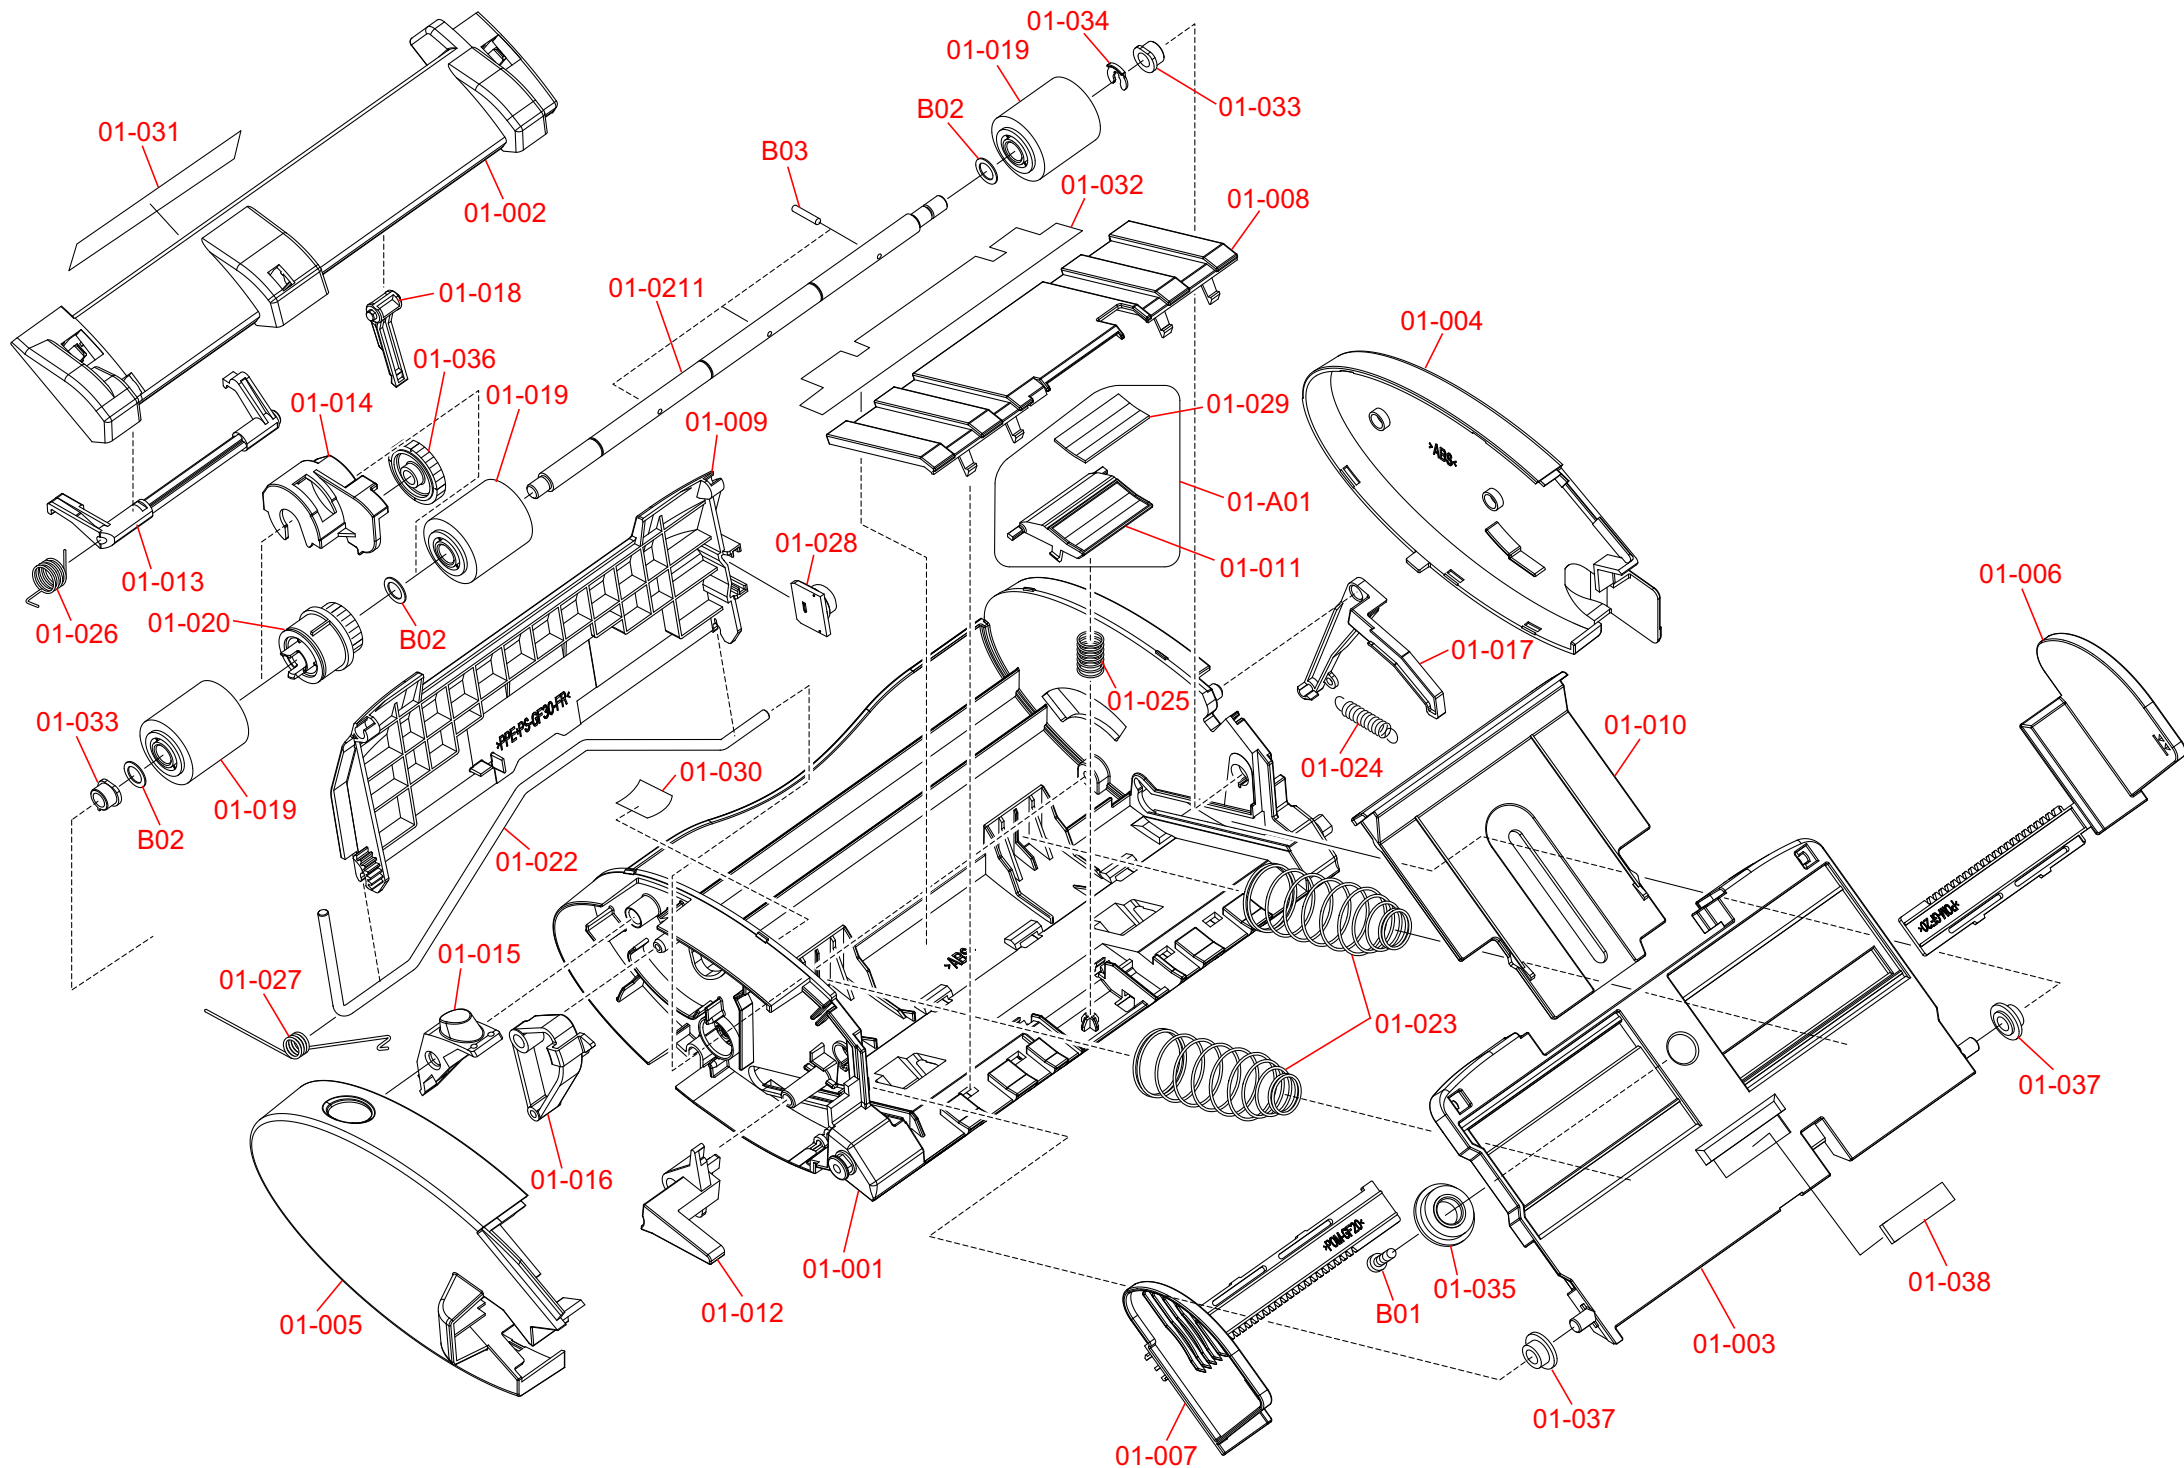

EF-60
Envelope Feeder

PARTS LIST

First Edition, Published in January 2001

SP:Spare Parts

Ref.No.	Part Code	Description	SP	Used
01-A01	5AAYEF60++01	SEPARATOR EF ASSY	1	1
01-001	5MVB876SH061	BASE EF		1
01-002	5MVB866CH028	FRAME EF		1
01-003	5MVB872SH021	BOTTOM EF		1
01-004	5MVB762SH030	COVER EF L	1	1
01-005	5MVB765SH008	COVER EF R	1	1
01-006	5MVL776DH001	GUIDE L EF		1
01-007	5MVL776DH002	GUIDE R EF		1
01-008	5MVB662DH001	GUIDE PAPER EF	1	1
01-009	5MVB772SH010	COVER BOTTOM EF		1
01-010	5MVS768SH008	TRAY EF	1	1
01-012	5MVX433DN003	LEVER CAM EF		1
01-013	5MVT666SH001	SHAFT CAM EF		1
01-014	5MVX554DH001	BKT JOINT EF		1
01-015	5MVX633SH008	LOCK BOTTOM EF	1	1
01-016	5MVB443SH001	LEVER BOTTOM		1
01-017	5MVX651SH001	LEVER ACT EF	1	1
01-018	5MVX311SB010	ACTUATOR PICK EF	1	1
01-019	5AAVR0LL+055	ROLLER PICK EF ASSY	1	3
01-020	5AAVCLTCH027	CLUTCH EF ASSY	1	1
01-021	5MMT866SN038	SHAFT PICK EF		1
01-022	5MMX861SN001	SHAFT BOTTOM EF		1
01-023	5MMW681LD008	SPRING BOTTOM EF		2
01-024	5MMW251LD051	SP ACTUATOR EF		1
01-025	5MMW361LD025	SP SEPARATOR EF		1
01-026	5MMW251LD052	SP SHAFT CAM		1
01-027	5MMW161LD052	SP COVER BOTTOM		1
01-028	5AAVDAMPR005	DAMPER ASSY	1	1
01-030	5MVVL661WN35	LABLE LEVER BOTTOM		1
01-031	5MVVL721WN60	LABEL INSTRUCTION		1
01-032	5MVS731KC003	SHEET GUIDE		1
01-033	5MVM176DN016	BUSH A	1	2
01-034	5MVX111DN003	RING STOPPER		1
01-035	5MVG127DH002	GEAR GUIDE SIDE		1
01-036	5MVG138DN034	GEAR Z30	1	1
01-037	5MVM176DB005	COLLAR JOINT FD	1	2
01-038	5MVS417RF008	PAD FRICTION M/P	1	1
01-A01	5AAYEF60++01	SEPARATOR EF ASSY	1	1
P-001	5AAKEF60++01	PACKING ASSY	1	1