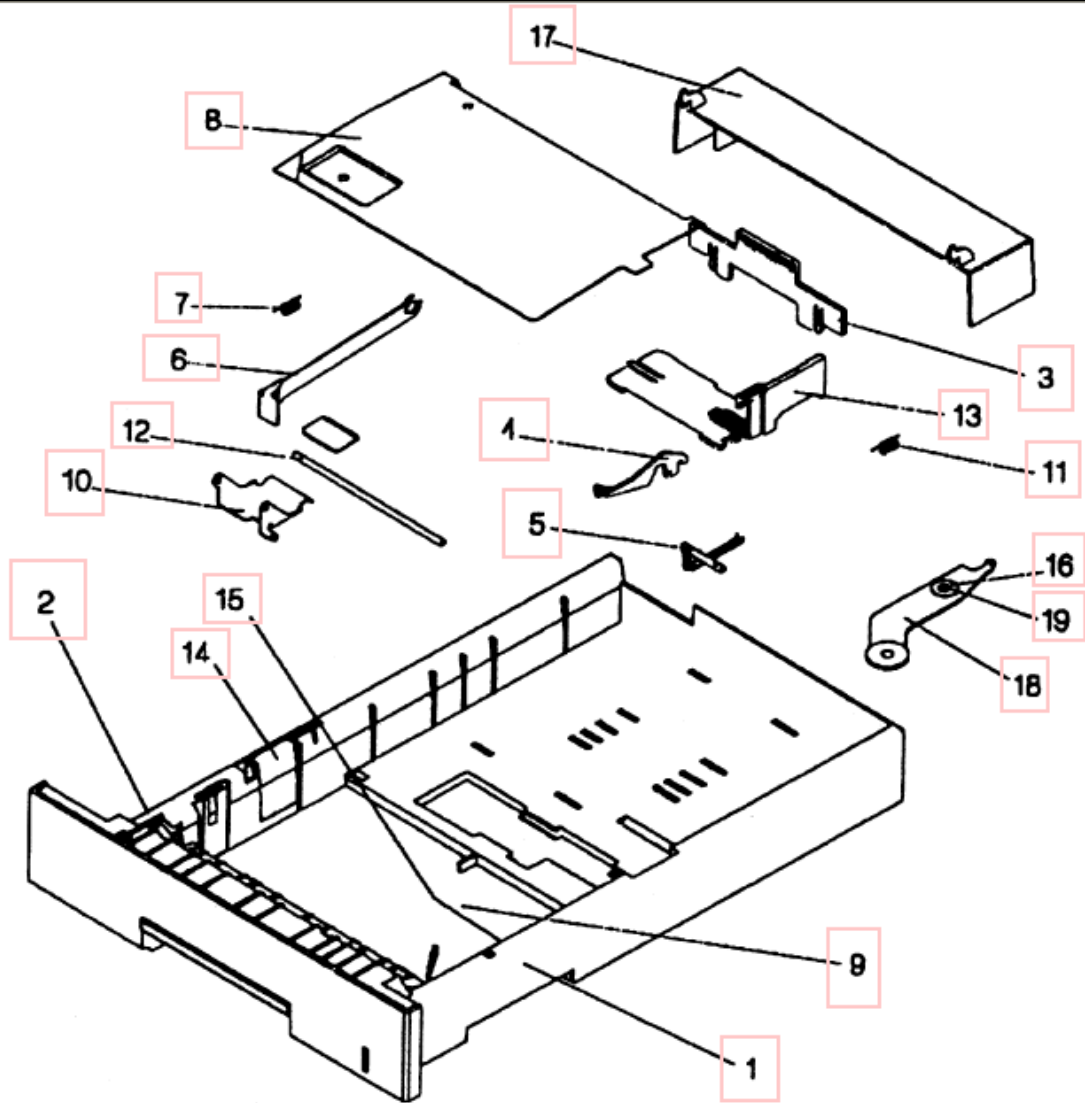

4037_05E asm_11 - Optional Paper Tray [11/14 INCH - 250 Sheet]

Name	PartNumber	Description
01	1364930	Tray Asm [11 INCH - 250 Sheet]
	1364931	Tray Asm [14 INCH - 250 Sheet]
02	1363840	Bellcrank Roller Asm
03	1363448	Back Restraint
04	1363837	Paper Stack Flag
05	1381310	Parts Packet [Springs]
06	1363456	Corner Buckler
07	1381310	Parts Packet, [Springs]
08	1363464	Plate Asm
09	1363468	Tray Liner [11 INCH]
	1363571	Tray Liner [14 INCH]
10	1363806	Lift Bellcrank
11	1381310	Parts Packet, [Springs]
12	1363810	Lift Arm Shaft
13	1363820	Paper Side Restraint
14	1363822	Left Stack Height Label
15	1363824	Right Stack Height Label
16	1381311	Parts Packet, [Screws, Lockwashers]
17	1363573	Paper Tray Cover [14 INCH]
18	1363813	Lever Asm
19	1381309	Parts Packet [Clips, Rings, Washers, Standoff]