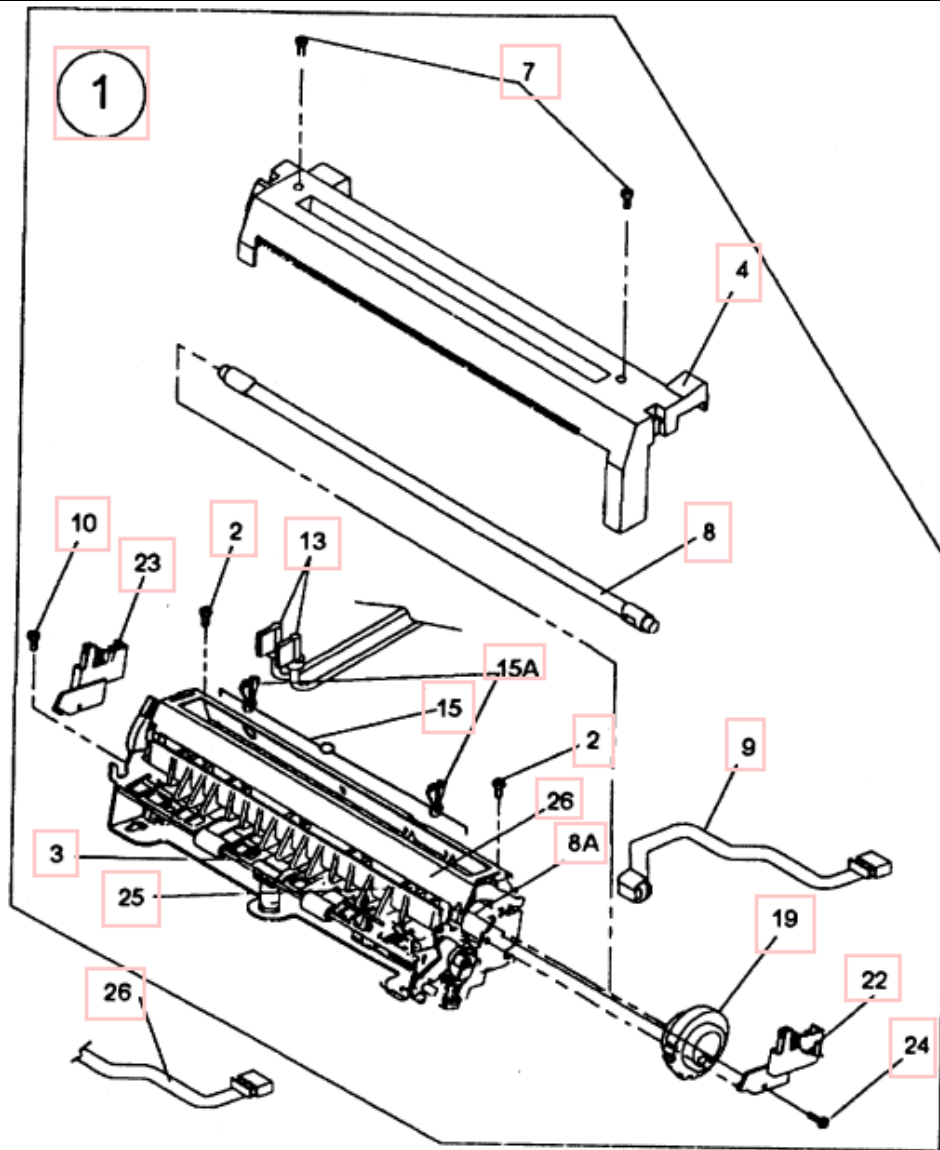

Name	PartNumber	Description
NS	1363599	Fuser Ground Strap
01	1381621	[X] Fuser Asm. 110V [4037]
	1381619	Fuser Asm [220V]
02	1381311	Parts Packet, [Screws, Lockwashers]
03	1363168	Rebend Shaft Asm
04	1363188	Fuser Cover
07	1381311	Parts Packet, [Screws, Lockwashers]
08	1381524	Lamp 220V
08A	1381294	Hot Roll Asm
08	1381523	Lamp 110V
09	1381297	Thermistor Asm
10	1381311	Parts Packet, [Screws, Lockwashers]
13	1363207	Fuser Power Cable
15A	1363145	Thermal Fuse Clip
15	1381546	Thermal Fuse B/M
19	1039251	Gear
22	1363142	Left Contact Asm
23	1328437	Right Contact Asm
24	1381311	Parts Packet, [Screws, Lockwashers]
25	1381322	Detack Housing Asm
26	1363205	Thermistor And Exit Sensor Cable