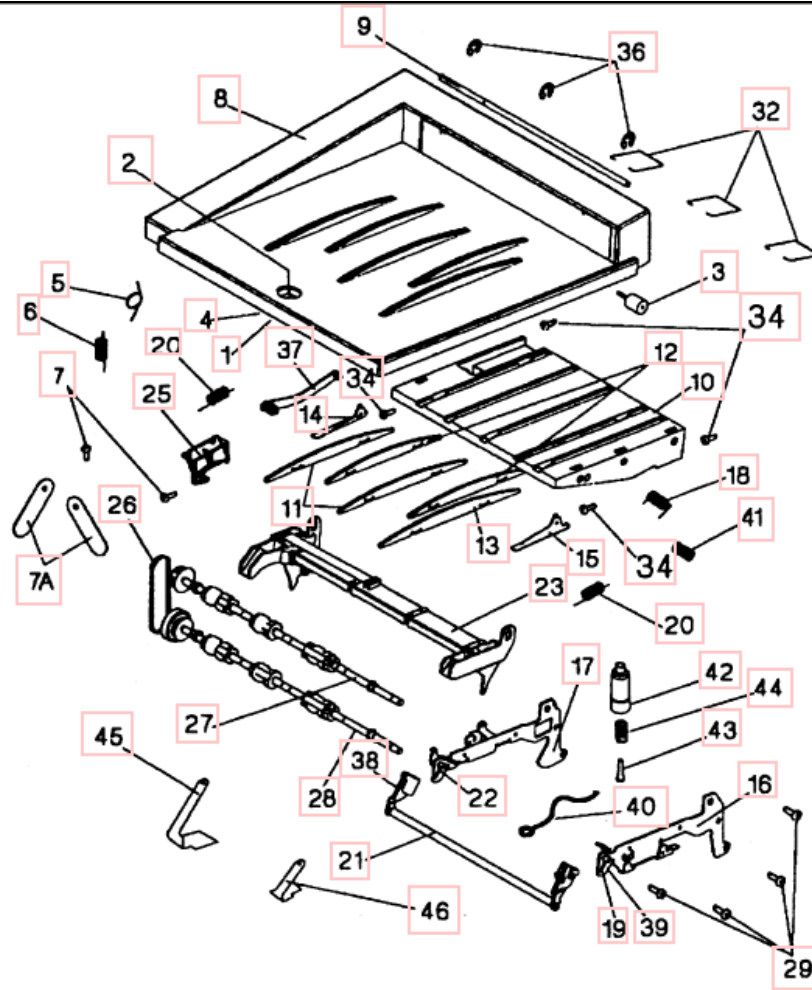

4037_05E asm_4 - Top Cover

Name	PartNumber	Description	Name	PartNumber	Description
	1381290	LED Circuit Card	21	1381288	Charge Roll CBM
NS	1363201	Power Cable	22	1363549	LH Roll Bellcrank
	1363200	Signal Cable	23	1381289	Prinhthead Asm
01	1363431	Top Cover Latch	25	1363710	Actuator Block
02	1363432	Top Cover Button	26	1363135	Belt
03	1039333	Feed Roller	27	1363173	Upper Shaft Asm
04	1363433	Button Latch Bellcrank	28	1363176	Lower Shaft Asm
05	1381310	Parts Packet, [Screws]	29	1381311	Parts Packet, [Screws, Lockwashers]
06			32	1381310	Parts Packet, [Springs]
07	1381311	Parts Packet, [Screws, Lockwashers]	34	1381311	Parts Packet, [Screws, Lockwashers]
07A	1381310	Parts Packet, [Springs]	36	1381309	Parts Packet, [Clips, Rings, Washers, Standoff]
08	1412159	Top Cover [4037]	37	1363576	Upstop Link Asm
09	1363536	Top Cover Pivot Shaft	38	1363721	Left Charge Roll Mounting Bushing
10	1363534	Top Inner Cover	39	1363724	Right Charge Roll Mounting Bushing
11			40	1363723	Charge Roll Cable
12	1412159	Top Cover [4037]	42	1363743	Charge Roll Contact Housing
13			43	1363514	Charge Roll Contact Pin
14	1363527	LH Top Cover Bellcrank	44		
15	1363544	RH Top Cover Bellcrank	45	1381310	Parts Packet, [Springs]
16	1363596	RH Top Cover Hinge	46		
17	1363597	LH Top Cover Hinge			
18	1381310	Parts Packet, [Springs]			
19	1363538	RH Roll Bellcrank			
20	1381310	Parts Packet, [Springs]