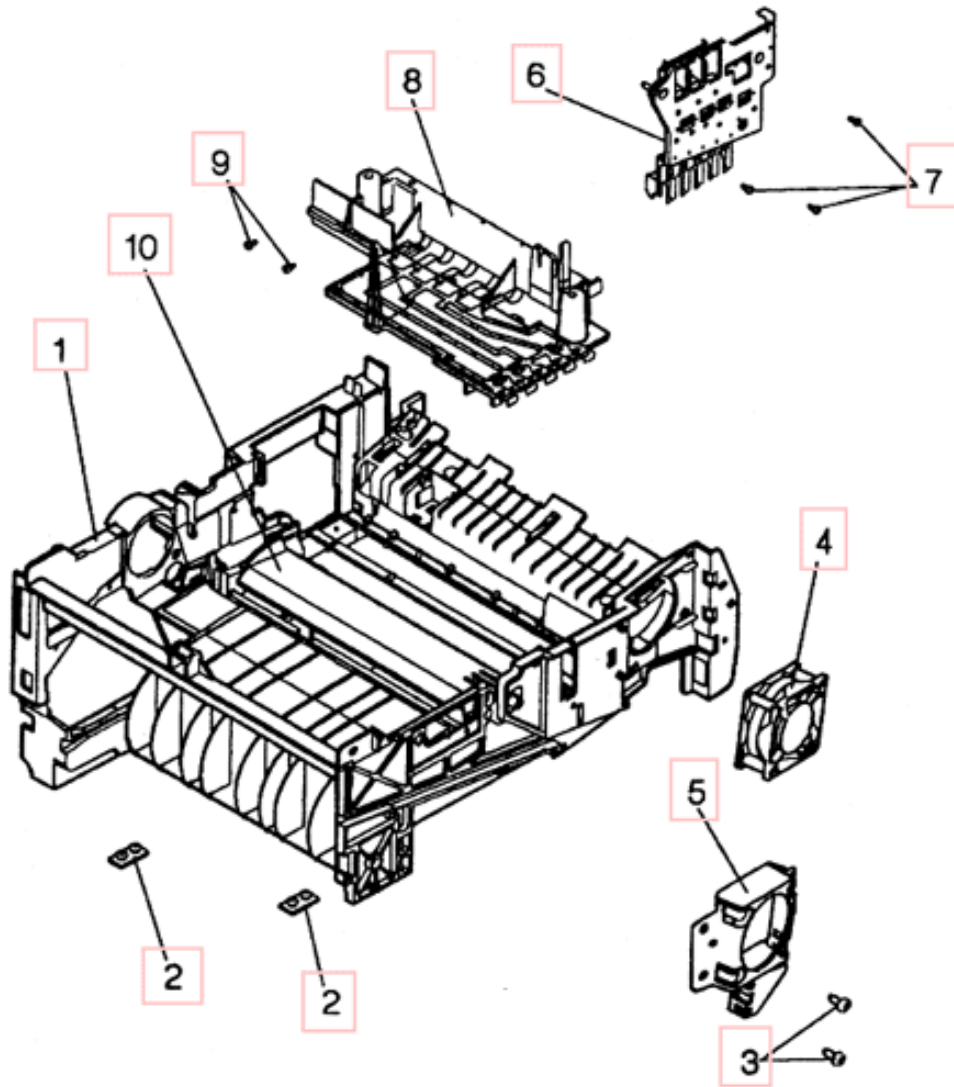

Name	PartNumber	Description
NS	1364401	Operator Panel Ground Cable
01	1363472	Right Cover
03	1381311	Parts Packet, Screws, Lockwashers
04	1039170	Machine Pad
05	1363554	Logo [4037-05E]
06	1363475	Left Side Cover
07	1381309	Parts Packet, [Clips, Rings, Washers, Standoff]
08	1363551	Front Door Asm
10	1381295	Front Cover Asm
11	1363437	Operator Panel Bezel
12	1363503	Operator Panel Button Card
13	1381286	Operator Panel Card
14	1381310	Parts Packet, Springs
15	1381311	Parts Packet, Screws, Lockwashers
16		
18	1363202	Operator Panel Cable
19	1381311	Parts Packet, [Screws, Lockwashers]
20	1363185	Outer Deflector
21	1363186	Lower Deflector
22	1381310	Parts Packet, Springs
23	1363531	Rear Exit Door
24	1363532	Rear Exit Support
25	1363558	Rear Exit Dorr Extension

## 4037\_05E asm\_2 - Left Side Frame

Name	PartNumber	Description
01	1381287	Left Side Bracket
02	1363617	Gear 12
03	1381306	Motor Torquer
04	1363621	Coupling Actuator
05	1381310	Parts Packet, Springs
06		
07	1381307	Paperfeed Motor Asm
08	1363209	Motor Cable
09	1381310	Parts Packet, Springs
10	1363647	Cam Follower
11	1363648	Coupler Asm
12	1381309	Parts Packet, [Clips, Rings, Washers, Standoff]
13	1363658	Tar Coupling Shaft
14	1381309	Parts Packet, [Clips, Rings, Washers, Standoff]
15	1381298	Input / Exit Sensor
16	1363757	Input Sensor Flag
17	1363749	D-Roll Asm
18	1363674	Release Bellcrank
19	1381310	Parts Packet, [Springs]
20	1363687	Prealigner Bellcrank Asm
21	1363688	Metering Bellcrank Asm
22	1381310	Parts Packet, [Springs]
23		
24	1381308	Tray Present Switch Block
25	1363203	Input Sensor Cable
26	1363766	Skew Roller Bracket
27	1363767	Skew Roller
28	1381311	Parts Packet, [Screws, Lockwashers]