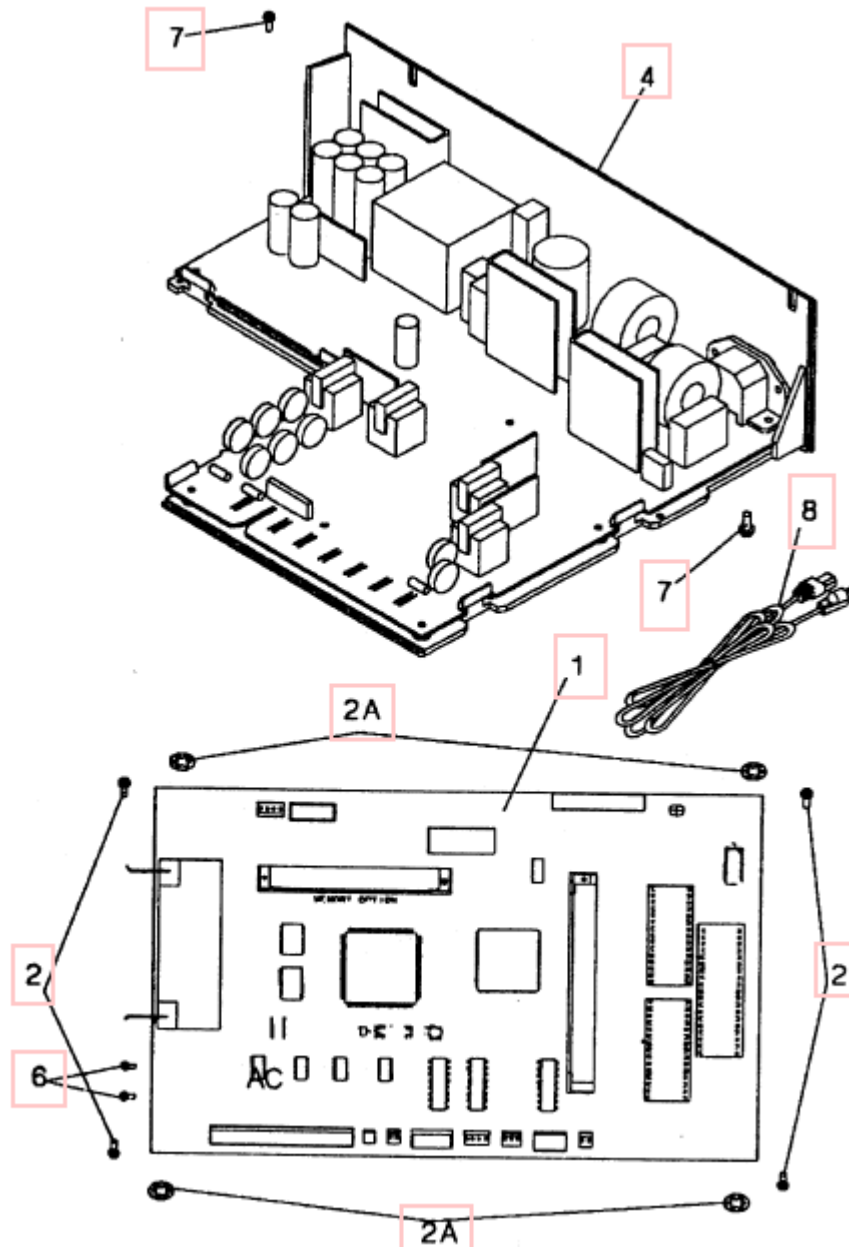

Name	PartNumber	Description
01	1381508	[X] System Board W/O EPROM [4037-05E]
02	1381311	Parts Packet, [Screws, Lockwashers]
02A		
03	1381309	Parts Packet, [Clips, Rings, Washers, Standoff]
04	1381301	[X] Power Supply [110V]
05	1381332	Power Supply [220V]
06	1381311	Parts Packet, [Screws, Lockwashers]
07		
	1342514	Line Cord US 8FT.
	1342530	Line Cord Power HV
	1342532	Line Cord, S. Africa
	1342533	Line Cord, Switzerland
08	1342534	Line Cord Power HV
	1342535	Line Cord, Denmark
	1342536	Line Cord Power, 6FT. HV
	1342537	Line Cord, Israel
	1342543	Line Cord, UK