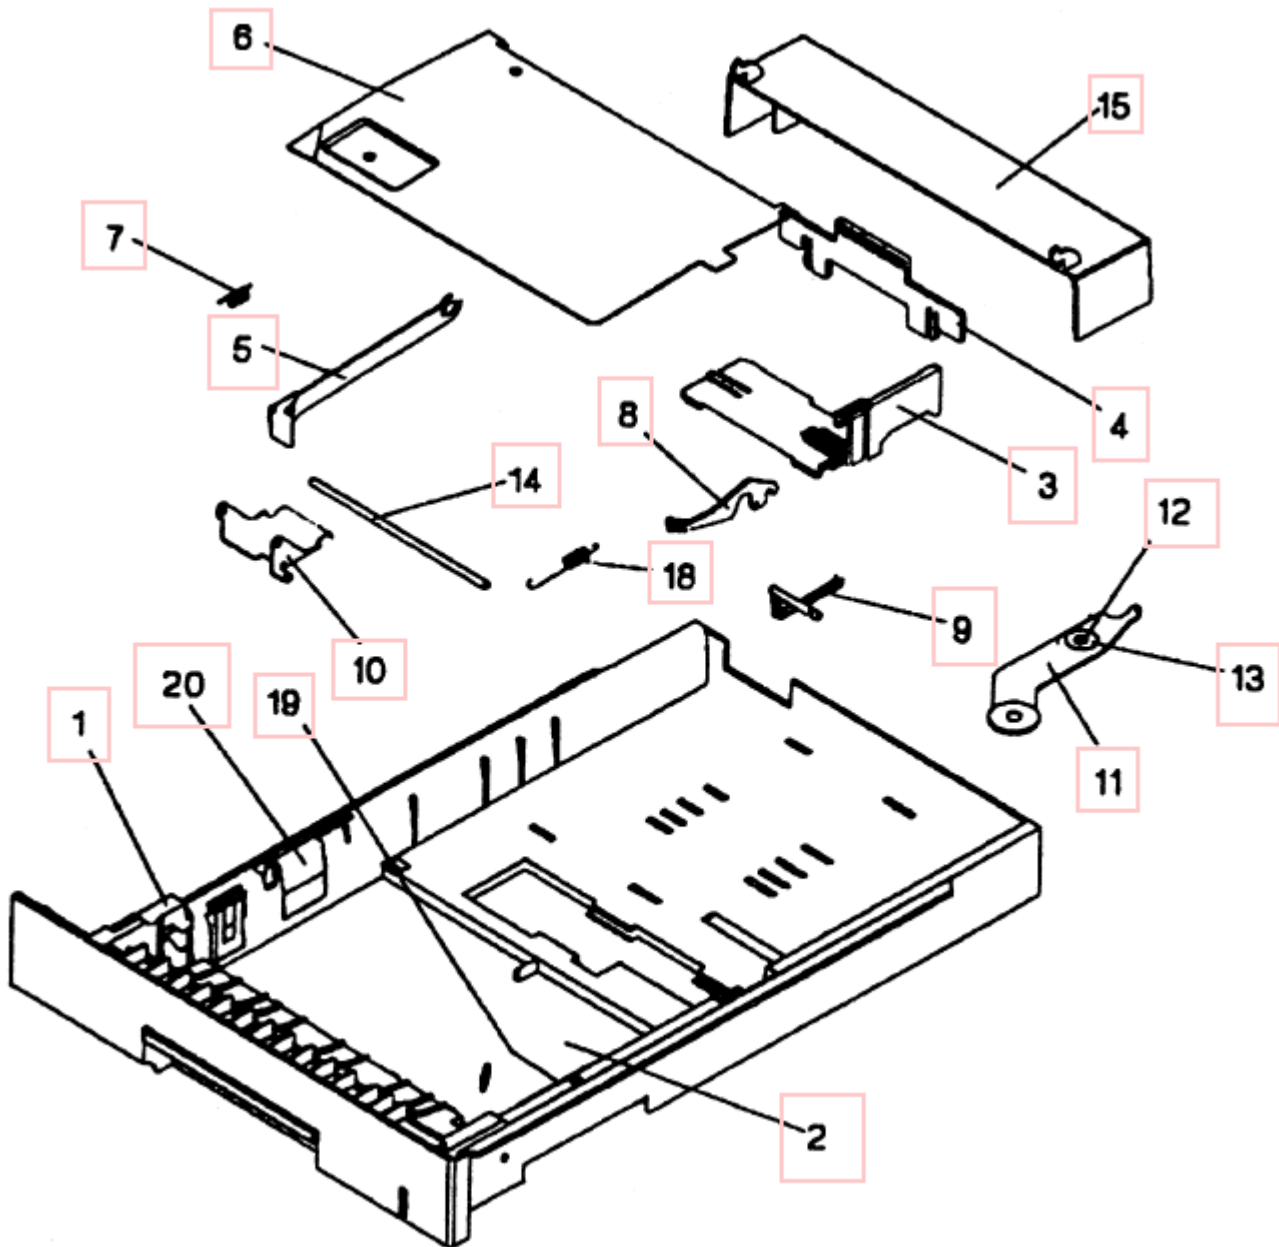

4037_05E asm_9 - Optional Paper Tray [14 INCH - 150 Sheet]

Name	PartNumber	Description
01	1364929	Paper Tray [14 INCH - 150 Sheet]
02	1363571	Tray Liner [14 INCH]
03	1363457	Side Restraint
04	1363448	Back Restraint
05	1363456	Corner Buckler
06	1363464	Plate Asm
07	1381310	Parts Packet, [Springs]
08	1363837	Paper Stack Flag
09	1381310	Parts Packet, [Springs]
10	1363469	Lift Bracket
11	1363813	Lever Asm
12	1381311	Parts Packet, [Screws, Lockwashers]
13	1381309	Parts Packet, [Clips, Rings, Washers, Standoff]
14	1363588	Lift Shaft
15	1363573	Paper Tray Cover [14INCH]
18	1363587	Lift Spring
19	1363452	Right Stack Height Label
20	1363581	Left Stack Height Label