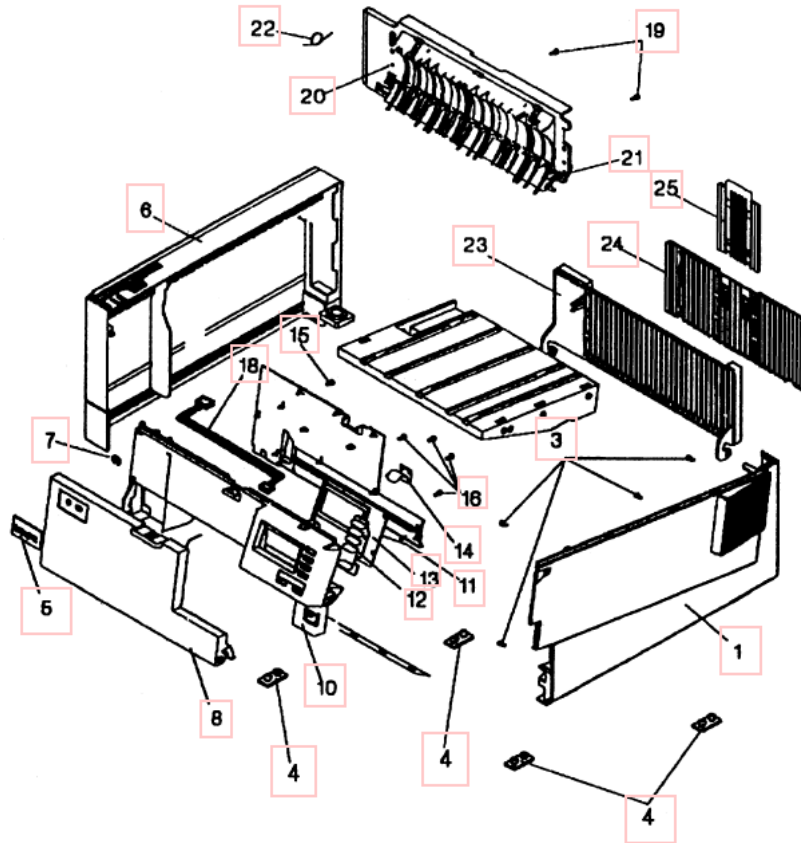

### **Lexmark 4037-05E Laser Printer**

asm_1	Covers
asm_2	Left Side Frame
asm_3	Frame and Redrive [1 of 2]
asm_3A	Frame and Redrive [2 of 2]
asm_4	Top Cover
asm_5	Standard Paper Tray
asm_6	Fuser
asm_7	Electronics
asm_8	Options [No Illustration]
asm_9	Optional Paper Tray [14 INCH - 150 Sheet]
asm_10	250 Paper Option Without Tray
asm_11	Optional Paper Tray [11/14 INCH - 250 Sheet]
asm_12	Publications [No Illustration]

Name	PartNumber	Description
NS	1364401	Operator Panel Ground Cable
01	1363472	Right Cover
03	1381311	Parts Packet, Screws, Lockwashers
04	1039170	Machine Pad
05	1363554	Logo [4037-05E]
06	1363475	Left Side Cover
07	1381309	Parts Packet, [Clips, Rings, Washers, Standoff]
08	1363551	Front Door Asm
10	1381295	Front Cover Asm
11	1363437	Operator Panel Bezel
12	1363503	Operator Panel Button Card
13	1381286	Operator Panel Card
14	1381310	Parts Packet, Springs
15	1381311	Parts Packet, Screws, Lockwashers
16		
18	1363202	Operator Panel Cable
19	1381311	Parts Packet, [Screws, Lockwashers]
20	1363185	Outer Deflector
21	1363186	Lower Deflector
22	1381310	Parts Packet, Springs
23	1363531	Rear Exit Door
24	1363532	Rear Exit Support
25	1363558	Rear Exit Dorr Extension