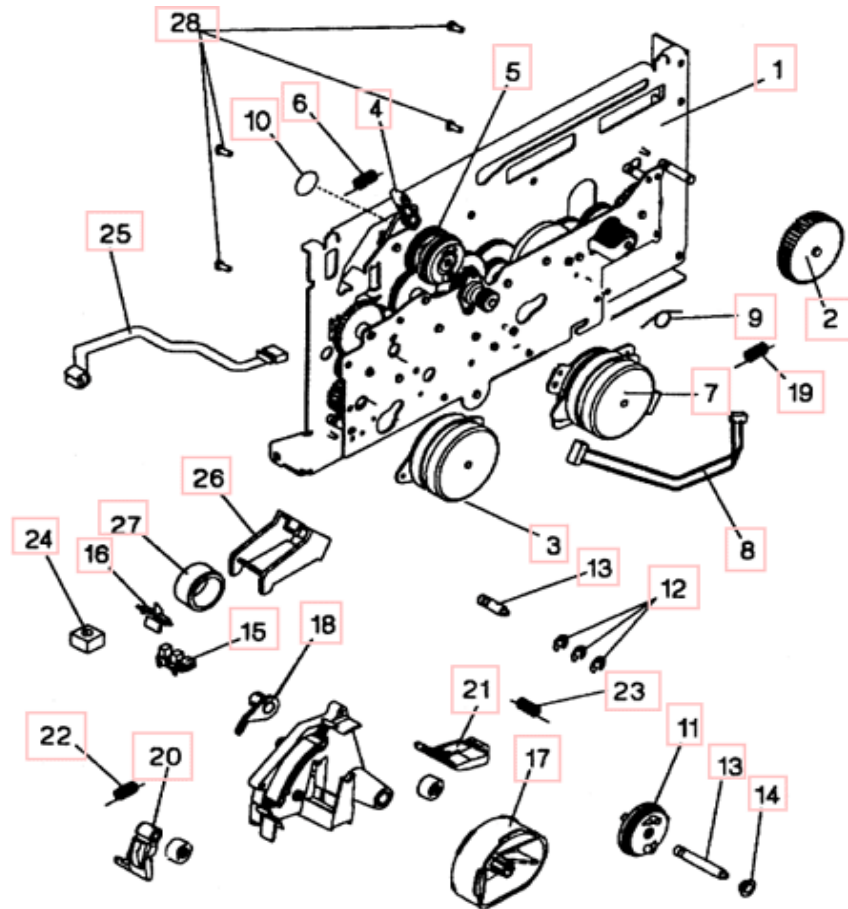

### **Lexmark 4037-05E Laser Printer**

asm_1	Covers
asm_2	Left Side Frame
asm_3	Frame and Redrive [1 of 2]
asm_3A	Frame and Redrive [2 of 2]
asm_4	Top Cover
asm_5	Standard Paper Tray
asm_6	Fuser
asm_7	Electronics
asm_8	Options [No Illustration]
asm_9	Optional Paper Tray [14 INCH - 150 Sheet]
asm_10	250 Paper Option Without Tray
asm_11	Optional Paper Tray [11/14 INCH - 250 Sheet]
asm_12	Publications [No Illustration]

## 4037\_05E asm\_2 - Left Side Frame

Name	PartNumber	Description
01	1381287	Left Side Bracket
02	1363617	Gear 12
03	1381306	Motor Torquer
04	1363621	Coupling Actuator
05	1381310	Parts Packet, Springs
06		
07	1381307	Paperfeed Motor Asm
08	1363209	Motor Cable
09	1381310	Parts Packet, Springs
10	1363647	Cam Follower
11	1363648	Coupler Asm
12	1381309	Parts Packet, [Clips, Rings, Washers, Standoff]
13	1363658	Tar Coupling Shaft
14	1381309	Parts Packet, [Clips, Rings, Washers, Standoff]
15	1381298	Input / Exit Sensor
16	1363757	Input Sensor Flag
17	1363749	D-Roll Asm
18	1363674	Release Bellcrank
19	1381310	Parts Packet, [Springs]
20	1363687	Prealigner Bellcrank Asm
21	1363688	Metering Bellcrank Asm
22	1381310	Parts Packet, [Springs]
23		
24	1381308	Tray Present Switch Block
25	1363203	Input Sensor Cable
26	1363766	Skew Roller Bracket
27	1363767	Skew Roller
28	1381311	Parts Packet, [Screws, Lockwashers]