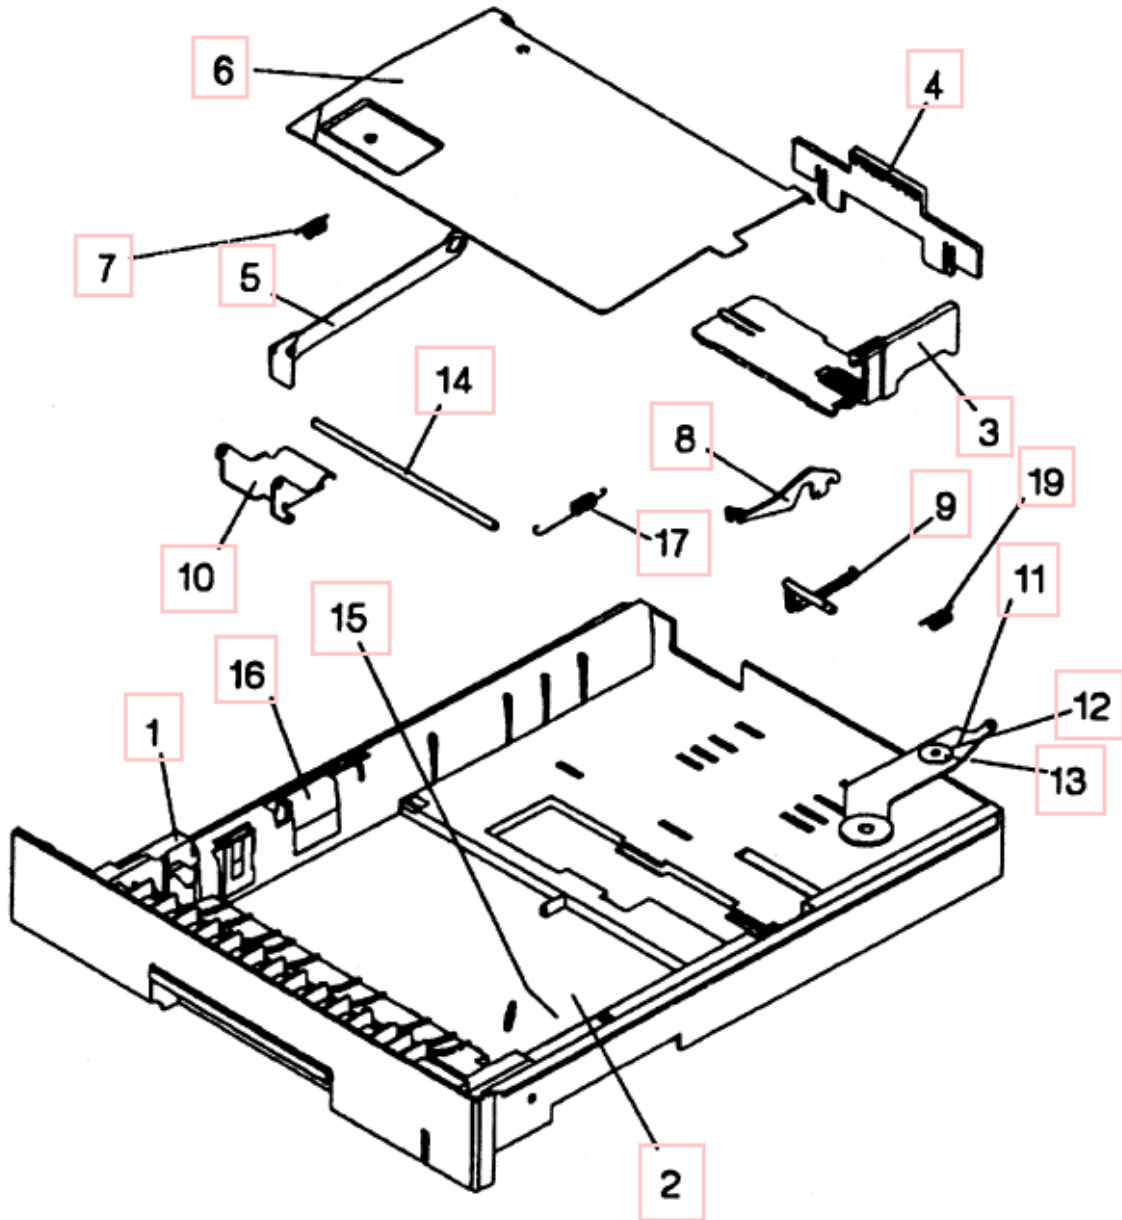

4037_05E asm_5 - Standard Paper Tray

Name	PartNumber	Description
01	1364928	Standard Paper Tray
02	1363468	Tray Liner [11INCH]
03	1363457	Side Restraint
04	1363448	Back Restraint
05	1363456	Corner Buckler
06	1363464	Plate Asm
07	1381310	Parts Packet, [Springs]
08	1363837	Paper Stack Flag
09	1381310	Parts Packet, [Springs]
10	1363469	Lift Bracket
11	1363813	Lever Asm
12	1381311	Parts Packet, [Screws, Lockwashers]
13	1381309	Parts Packet, [Clips, Rings, Washers, Standoff]
14	1363588	Lift Shaft
15	1363452	Right Stack Height Label
16	1363581	Left Stack Height Label
17	1363587	Lift Spring
19	1381310	Parts Packet, [Springs]