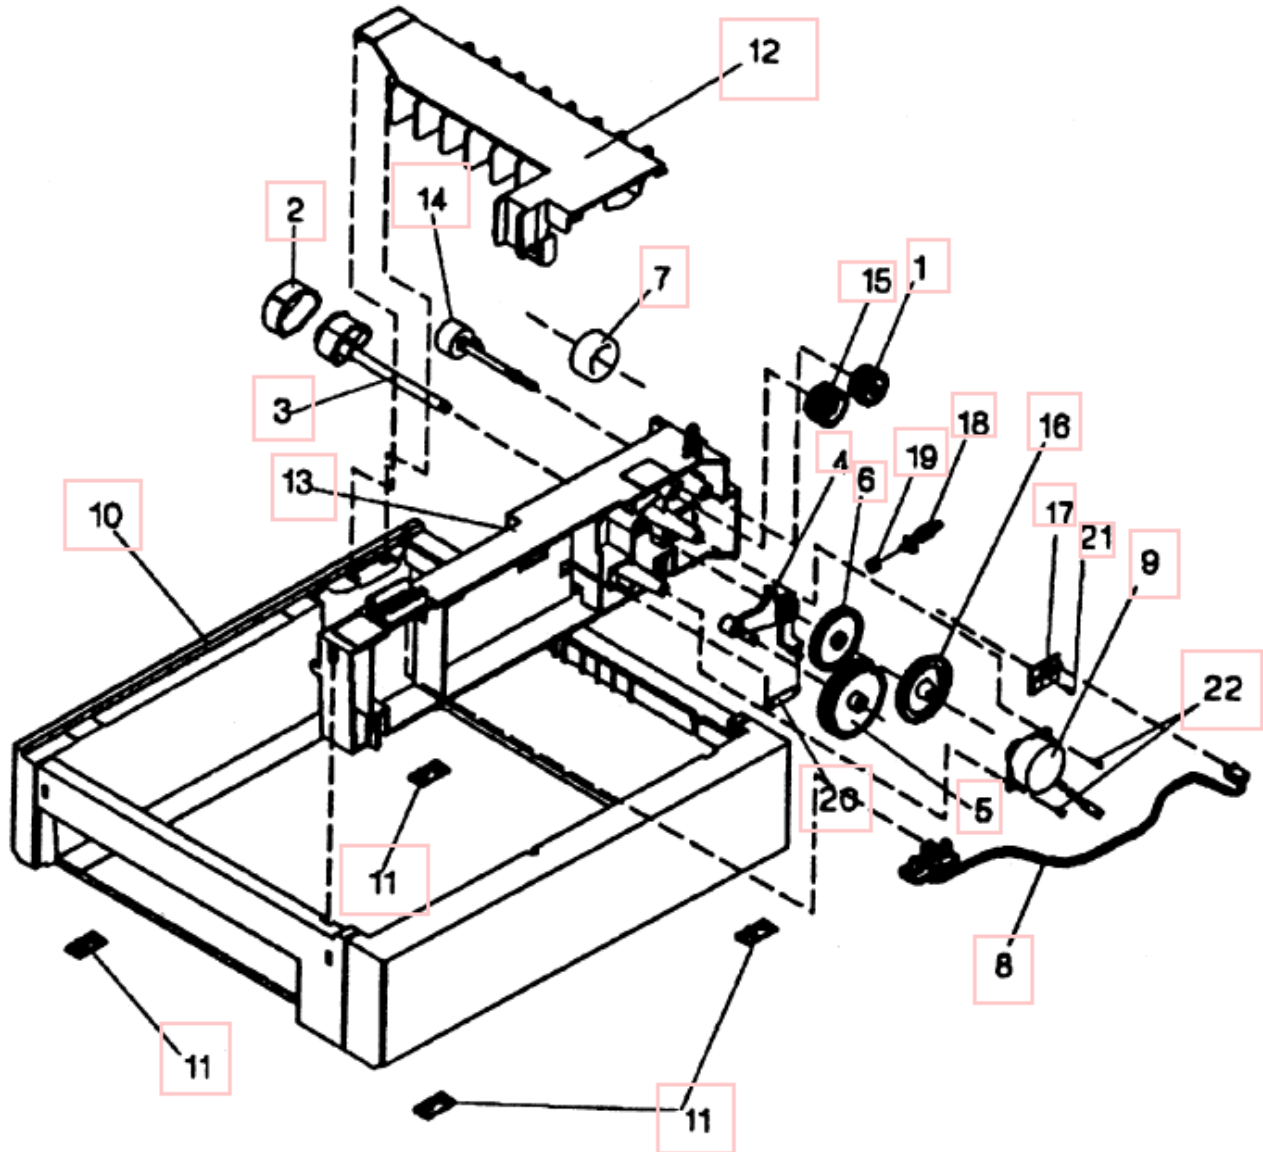

4037_05E asm_10 - 250 Paper Option Without Tray

Name	PartNumber	Description
01	1039260	Prealigner Gear
02	1039540	D-Roller Tire
03	1363797	D-Roll Asm
04	1039542	Lever Asm
05	1039545	Engage Gear
06	1039546	Transfer Gear
07	1039554	Paper Weight
08	1363208	Tray Sense Cable
09	1381306	Motor Torquer
10	1363790	Base Asm [250 Option]
11	1039170	Machine Pad
12	1363791	Base Deflector [250 Option]
13	1381319	Gear Block Asm
14	1363794	Prealigner Roller Asm
15	1363796	Gear 24T
16	1363799	Gear, 42/78T
17	1381305	Tray Sense Board
18	1363830	Switch Lever
19	1381310	Parts Packet, [Springs]
20		
21	1381311	Parts Packet, [Screws, Lockwashers]
22